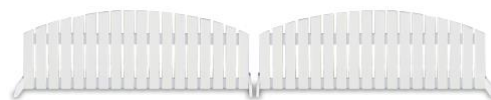

Picket with Sign Board

4.2m \$500.00
3.6m \$400.00

Hanging Picket

4.2m \$500.00
3.6m \$400.00

Paddock Picket

3.0m \$250.00
3.6m \$300.00

Standing Picket

\$400.00/set

Dog Box

2.4m \$400.00

Timber Liverpool

2.4m x 0.6m \$250.00
2.4m x 1.2m 300.00

Basic wall set.
0.6m high.
Each box is
1.2m long
and 0.4m
deep.

\$550.00

Wall Brick Set(100mm)

\$200.00